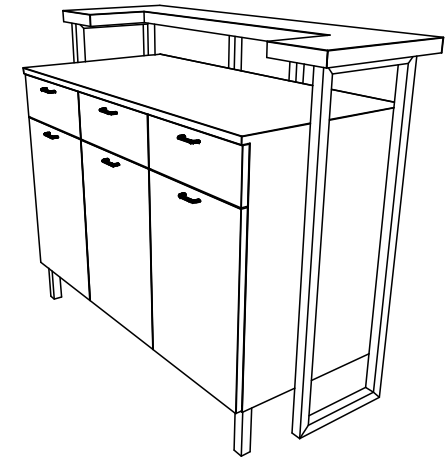

The Enova Tres Desk is fully assembled on delivery, but it is quite heavy. It is recommended that you have plenty of help on installation.

Finish Schedule – 952-50

Face Color -
 Top Color -
 Toe Color -
 Reveal / Accent Color -
 Hardware - Enova Pull
 Interior - Black Melamine
 Other (Specify) -

 Collins Manufacturing 2000 Bowser Road Cookeville, TN 38506	
Title: 952-50 Enova Tres Desk	
Size:	Drawing Number: Drawn By:
Date:	Sheet